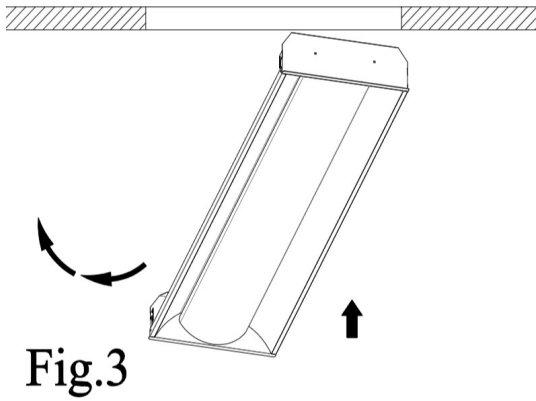

PRODUCT DIMENSION ■

Model No	A	B	C	Watts
HG-L248/DM-24W	595mm	595mm	85mm	24W
HG-L248/DM-36W	595mm	595mm	85mm	36W
HG-L248/DM-42W	1195mm	595mm	85mm	42W
HG-L248/DM-68W	1195mm	595mm	85mm	60W

TECHNICAL DATA

Total Input Watt	24W	36W	42W	68W
Size	2'x2	2'x2'	2'x4'	2'x4'
Calculated L70	50,000 hrs			
Delivered Lumens	2640 lm	3960 lm	4620 lm	7480 lm
Luminaire Efficacy Rating	110 LM/W			
Correlated Color Temperature	4000K,4500K,5000K			
Color Rendering Index	>80			

INSTALLATION FOR RECESSED

1-Drill the holes in the wooden ceiling.

2-Turn off the power,make the wire connection to the quick connector.

3-Turn the light into the opening ceiling.

4-Make sure the light sitting down well to the ceiling frame.

5-The lights sit well on the ceiling frame.

6-The wire connection diagram

APPLICATIONS

Office

Conference Room

Library

PACKAGE/WEIGHT

Model No	Size	Master Carton Size (LxWxH)	Qty/Carton (pcs)
HG-L248/DM-24W	2'x2'	620x620x190mm	2
HG-L248/DM-36W	2'x2'	620x620x190mm	2
HG-L248/DM-42W	2'x4'	1220x620x190mm	2
HG-L248/DM-68W	2'x4'	1220x620x190mm	2