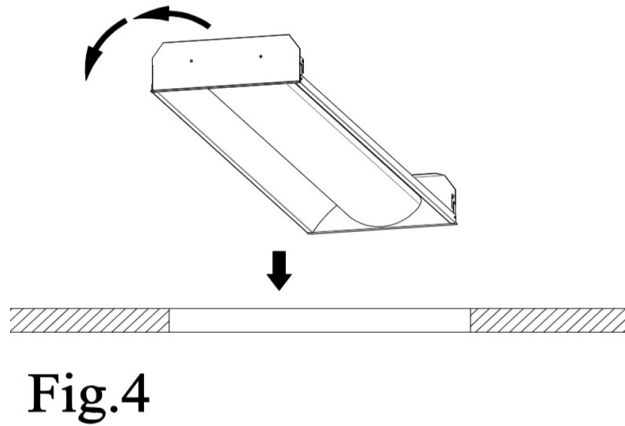

PRODUCT DIMENSION ■

Model No	A	B	C	Watts
HG-L248/DM-24W	595mm	595mm	85mm	24W
HG-L248/DM-36W	595mm	595mm	85mm	36W
HG-L248/DM-42W	1195mm	595mm	85mm	42W
HG-L248/DM-68W	1195mm	595mm	85mm	60W

TECHNICAL DATA

Total Input Watt	24W	36W	42W	68W
Size	2'x2	2'x2'	2'x4'	2'x4'
Calculated L70	50,000 hrs			
Delivered Lumens	2640 lm	3960 lm	4620 lm	7480 lm
Luminaire Efficacy Rating	110 LM/W			
Correlated Color Temperature	4000K,4500K,5000K			
Color Rendering Index	>80			

INSTALLATION FOR RECESSED

1-Drill the holes in the wooden ceiling.

2-Turn off the power,make the wire connection to the quick connector.

3-Turn the light into the opening ceiling.

4-Make sure the light sitting down well to the ceiling frame.