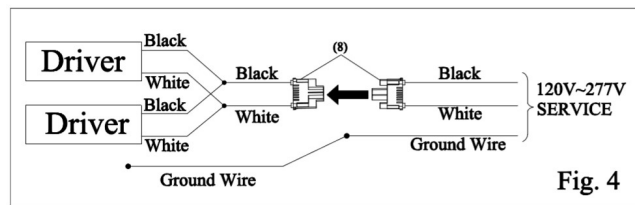

6-The wire connection diagram