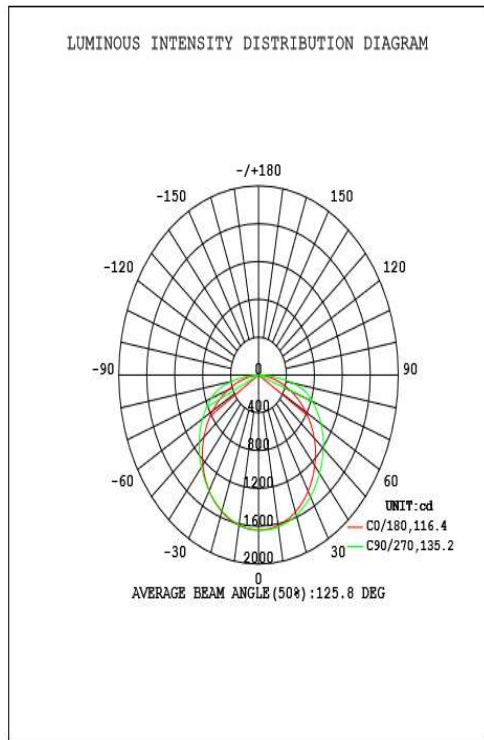

TECHNICAL DATA

Total Input Watt	24W	36W	42W	68W
Size	2'x2	2'x2'	2'x4'	2'x4'
Calculated L70	50,000 hrs			
Delivered Lumens	2640 lm	3960 lm	4620 lm	7480 lm
Luminaire Efficacy Rating	110 LM/W			
Correlated Color Temperature	4000K,4500K,5000K			
Color Rendering Index	>80			

LIGHT DISTRIBUTION

WARNING

- The installation and maintenance must be completed by electricians or professionals.
- Please cut off the power before installation and maintenance.
- The thermally insulating material is not allowed to cover the fixture.
- Please keep away from the corrosive substance, and keep the fixture dry and clean.
- Working temperature: -4°F~104°F, storage temperature: -22°F~140°F.