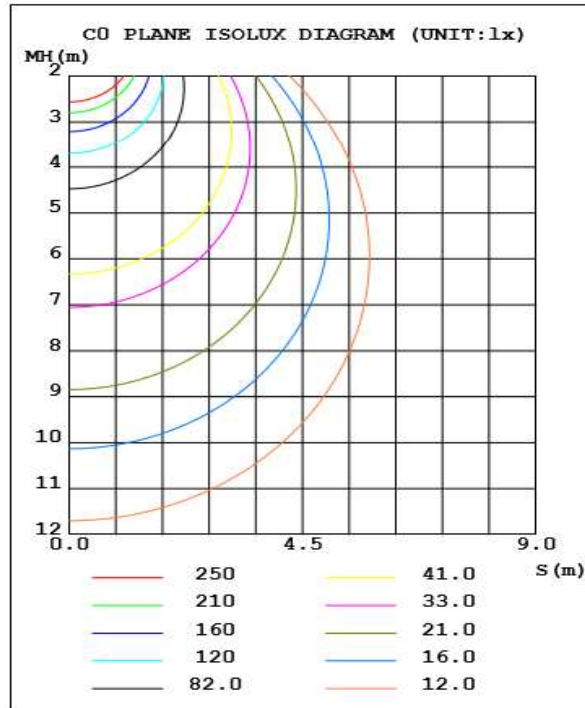

TECHNICAL DATA

Total Input Watt	24W	36W	42W	68W
Size	2'x2	2'x2'	2'x4'	2'x4'
Calculated L70	50,000 hrs			
Delivered Lumens	2640 lm	3960 lm	4620 lm	7480 lm
Luminaire Efficacy Rating	110 LM/W			
Correlated Color Temperature	4000K,4500K,5000K			
Color Rendering Index	>80			

LIGHT DISTRIBUTION

WARNING

- The installation and maintenance must be completed by electricians or professionals.
- Please cut off the power before installation and maintenance.
- The thermally insulating material is not allowed to cover the fixture.
- Please keep away from the corrosive substance, and keep the fixture dry and clean.
- Working temperature: -4°F~104°F, storage temperature: -22°F~140°F.