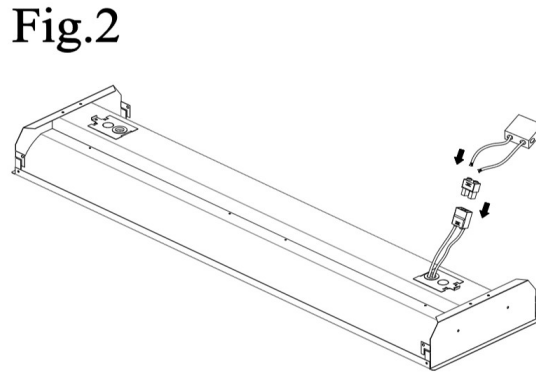

2-Turn off the power,make the wire connection to the quick connector.