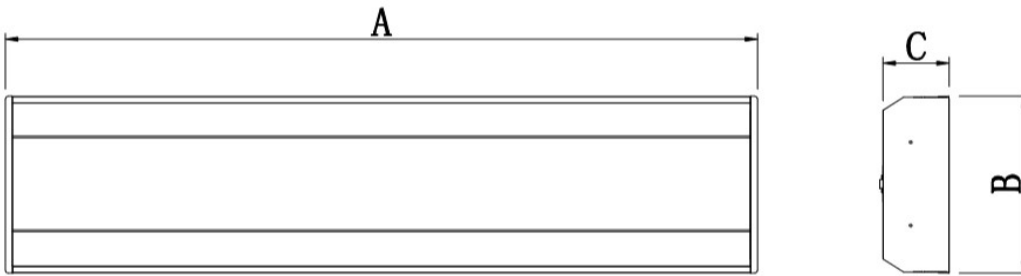

PRODUCT DIMENSION ■

Model No	A	B	C	Watts
HG-L248/DM-24W	595mm	595mm	85mm	24W
HG-L248/DM-36W	595mm	595mm	85mm	36W
HG-L248/DM-42W	1195mm	595mm	85mm	42W
HG-L248/DM-68W	1195mm	595mm	85mm	60W

TECHNICAL DATA

Total Input Watt	24W	36W	42W	68W
Size	2'x2	2'x2'	2'x4'	2'x4'
Calculated L70	50,000 hrs			
Delivered Lumens	2640 lm	3960 lm	4620 lm	7480 lm
Luminaire Efficacy Rating	110 LM/W			
Correlated Color Temperature	4000K,4500K,5000K			
Color Rendering Index	>80			