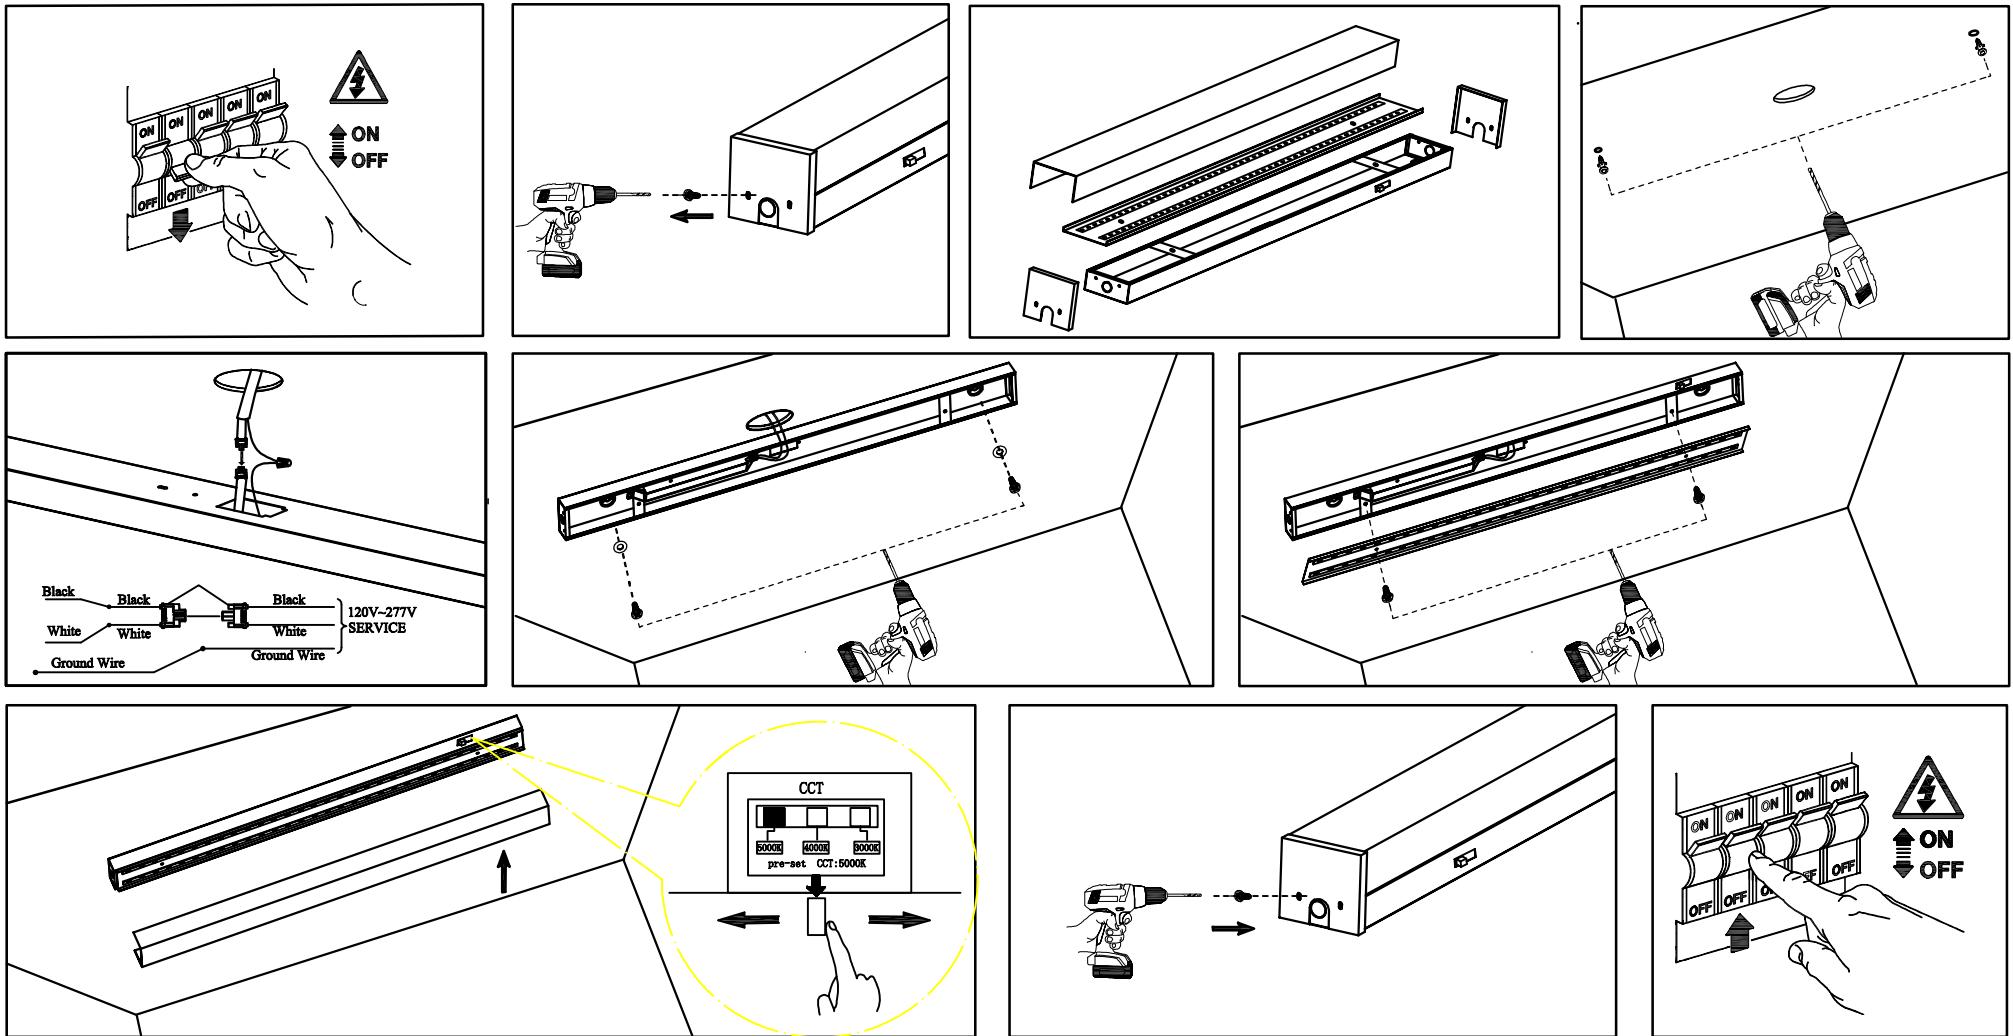

Installation Manual  
Model No.:HG-L239

# LED Indoor Linear light

**Caution:** Please note that DO NOT use this product in the following places/application

1. The place has a large quantity of lampblack and smoke, such as: kitchen and Food processing factory etc.
2. The place has a large quantity of chemical corrosive substance, such as: chemical plant and stockyard etc.
3. The place has poor temperature conditions, large-scale temperature variation, which would easily lead to broken and damage the product, the applicable operating temperature is between -15 and 45 degrees.