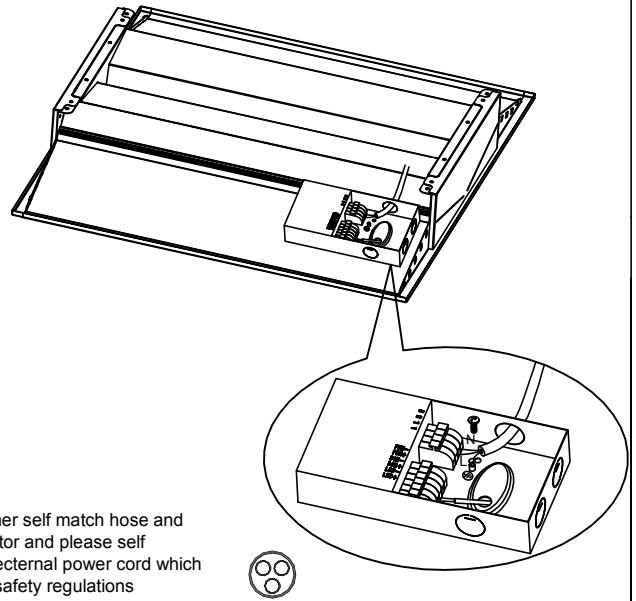

LED TROFFER

Model No. :HG-L208T-24W

Step1

Step2

Step3

Step4

Step5

Step6