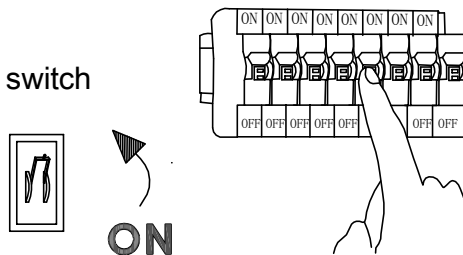

LED TROFFER

Model No. :HG-L208T-24W

Step1

Step2

Step3

Step4

Step5

Step6

Step7

Step8

Turn on the switch

Caution: Please note that DO NOT use this product in the following places/application

1. The place has a large quantity of lampblack and smoke, such as: kitchen and Food processing factory etc.
2. The place has a large quantity of chemical corrosive substance, such as: chemical plant and stockyard etc.
3. The place has poor temperature conditions, large-scale temperature variation, which would easily lead to broken and damage the product, the applicable operating temperature is between -15 and 45 degrees.