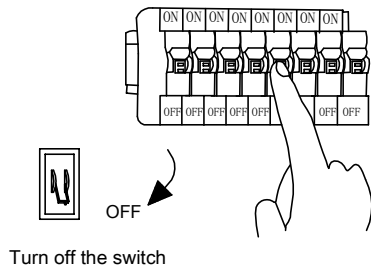

LED TROFFER

Model No. :HG-L208T-24W

Step1

Step2

Step3

Step4

Step5

Step6

Step7

Step8

Turn on the switch

Caution: Please note that DO NOT use this product in the following places/application

1. The place has a large quantity of lampblack and smoke, such as: kitchen and Food processing factory etc.
2. The place has a large quantity of chemical corrosive substance, such as: chemical plant and stockyard etc.
3. The place has poor temperature conditions, large-scale temperature variation, which would easily lead to broken and damage the product, the applicable operating temperature is between -15 and 45 degrees.