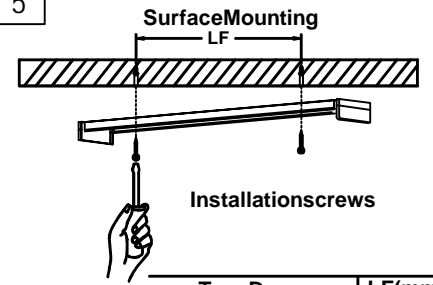

Accessory package

1 Installation

SurfaceMounting SuspensionMounting

2

3

4

5

TypeDesc	LF(mm)
HG-L202-40W/4FT3CCT	938

6

7

8

Safety Notice

1. Please check and ensure the product has not been damaged before use, if there are any breakages please do not install and use.
2. Please keep the kids far away from the product and don't let them touch any live parts.
3. Please keep packing materials far away from kids when playing, to prevent kids from putting packing material on their head or directly inhaling, swallowing, causing suffocation.
4. The installation of the product must be certified by a professional electrician.
5. Forbid covering anything on product.
6. To ensure that the power cord has enough length and do not be subjected to tension or tangential force, avoid too much tension and power cord ties when mounting connection of light fittings.
7. To protect the eyes from LED light damage please avoid long time looking straight into the LED light-emitting surface.
8. Please be sure power is off before cleaning light fitting, use dry cloth to clean.