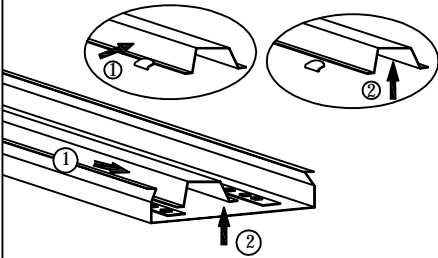

Accessory package

1 Installation

SurfaceMounting SuspensionMounting

2

3

4

5

TypeDesc	LF(mm)
HG-L202-40W/4FT3CCT	938

6

7

8

Safety Notice

1. Please check and ensure the product has not been damaged before use, if there are any breakages please do not install and use.
2. Please keep the kids far away from the product and don't let them touch any live parts.
3. Please keep packing materials far away from kids when playing, to prevent kids from putting packing material on their head or directly inhaling, swallowing, causing suffocation.
4. The installation of the product must be certified by a professional electrician.
5. Forbid covering anything on product.
6. To ensure that the power cord has enough length and do not be subjected to tension or tangential force, avoid too much tension and power cord ties when mounting connection of light fittings.
7. To protect the eyes from LED light damage please avoid long time looking straight into the LED light-emitting surface.
8. Please be sure power is off before cleaning light fitting, use dry cloth to clean.