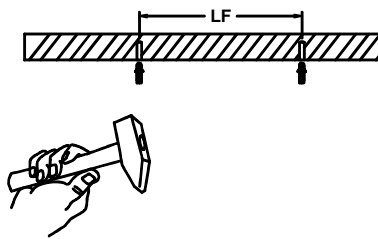

Accessory package

1 Installation

SurfaceMounting SuspensionMounting

2

3

4

5

TypeDesc	LF(mm)
HG-L202-40W/4FT3CCT	938

6

7

8

Safety Notice

1. Please check and ensure the product has not been damaged before use, if there are any breakages please do not install and use.
2. Please keep the kids far away from the product and don't let them touch any live parts.
3. Please keep packing materials far away from kids when playing, to prevent kids from putting packing material on their head or directly inhaling, swallowing, causing suffocation.
4. The installation of the product must be certified by a professional electrician.
5. Forbid covering anything on product.
6. To ensure that the power cord has enough length and do not be subjected to tension or tangential force, avoid too much tension and power cord ties when mounting connection of light fittings.
7. To protect the eyes from LED light damage please avoid long time looking straight into the LED light-emitting surface.
8. Please be sure power is off before cleaning light fitting, use dry cloth to clean.