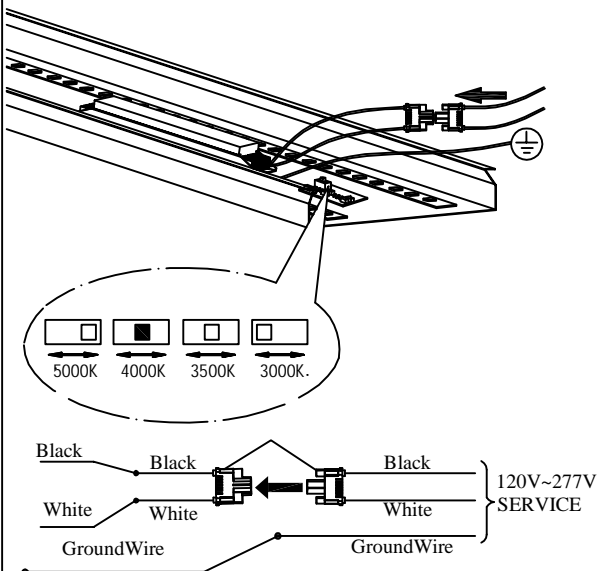

Accessory package

1 Installation

SurfaceMounting SuspensionMounting

2

3

4

5

TypeDesc	LF(mm)
HG-L202-40W/4FT3CCT	938

6

7

8

Safety Notice

1. Please check and ensure the product has not been damaged before use, if there are any breakages please do not install and use.
2. Please keep the kids far away from the product and don't let them touch any live parts.
3. Please keep packing materials far away from kids when playing, to prevent kids from putting packing material on their head or directly inhaling, swallowing, causing suffocation.
4. The installation of the product must be certified by a professional electrician.
5. Forbid covering anything on product.
6. To ensure that the power cord has enough length and do not be subjected to tension or tangential force, avoid too much tension and power cord ties when mounting connection of light fittings.
7. To protect the eyes from LED light damage please avoid long time looking straight into the LED light-emitting surface.
8. Please be sure power is off before cleaning light fitting, use dry cloth to clean.