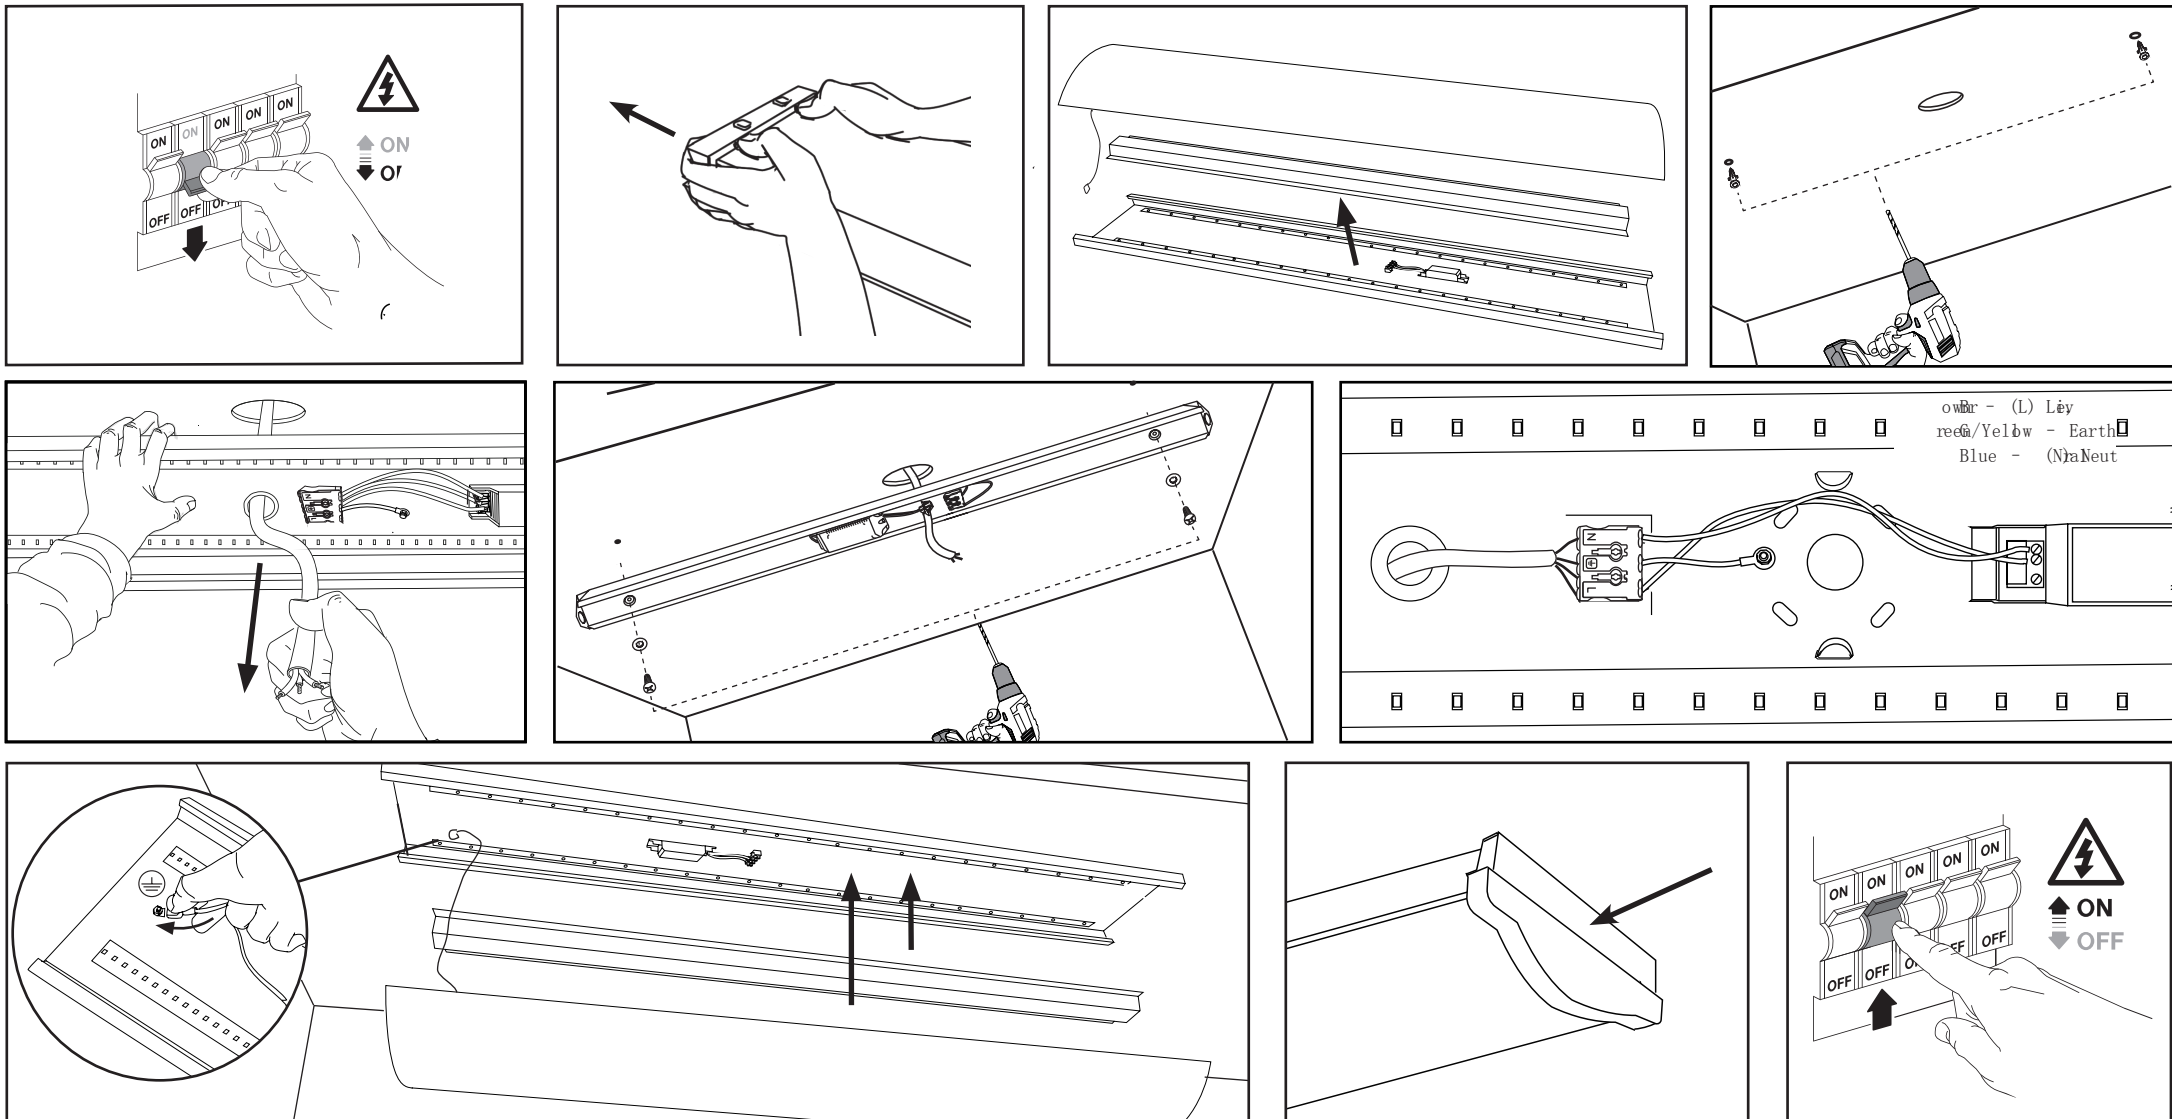

# LED Linear Batten

Installation Manual  
Model No.:HG-L201

**Caution:** Please note that DO NOT use this product in the following places/application

1. The place has a large quantity of lampblack and smoke, such as: kitchen and Food processing factory etc.
2. The place has a large quantity of chemical corrosive substance, such as: chemical plant and stockyard etc.
3. The place has poor temperature conditions, large-scale temperature variation, which would easily lead to broken and damage the product, the applicable operating temperature is between -15 and 45 degrees.